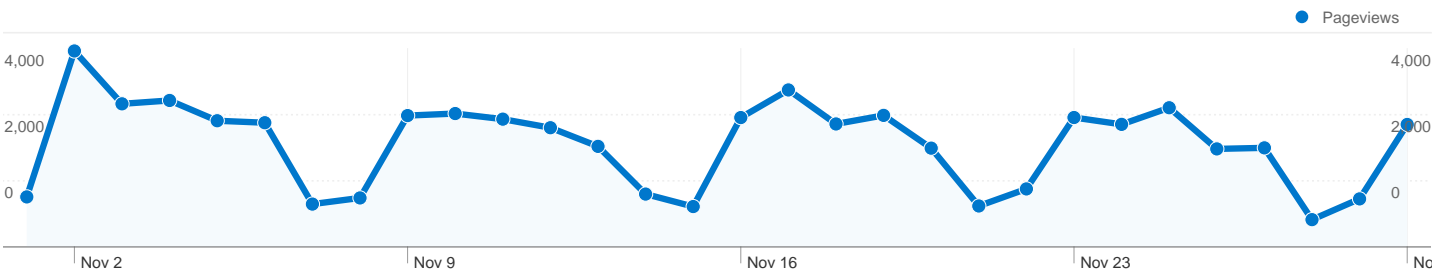

Pages on this site were viewed a total of 62,680 times

62,680 Pageviews

44,168 Unique Views

34.57% Bounce Rate

Top Content

Pages	Pageviews	% Pageviews
/	5,299	8.45%
/online-applications/simpleSearchResults.do?action=firstPage	2,947	4.70%
/online-applications/	2,474	3.95%
/planning.aspx	1,612	2.57%
/jobs/jobs-and-job-information.aspx	1,468	2.34%