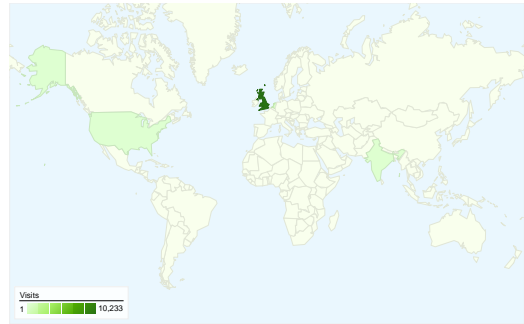

Site Usage

12,238 Visits

34.57% Bounce Rate

62,680 Pageviews

00:03:16 Avg. Time on Site

5.12 Pages/Visit

49.50% % New Visits

Visitors Overview

Visitors
8,061

Map Overlay world

Traffic Sources Overview

- **Search Engines**
6,855.00 (56.01%)
- **Referring Sites**
3,067.00 (25.06%)
- **Direct Traffic**
2,304.00 (18.83%)
- **Other**
12 (0.10%)

Content Overview

All traffic sources sent a total of 12,238 visits

-  18.83% Direct Traffic
-  25.06% Referring Sites
-  56.01% Search Engines

- Search Engines
6,855.00 (56.01%)
- Referring Sites
3,067.00 (25.06%)
- Direct Traffic
2,304.00 (18.83%)
- Other
12 (0.10%)

12,238 visits came from 68 countries/territories

Site Usage

Country/Territory	Visits	Pages/Visit	Avg. Time on Site	% New Visits	Bounce Rate
United Kingdom	10,233	5.21	00:03:19	52.65%	33.40%
(not set)	869	5.36	00:03:29	18.99%	32.80%
Netherlands	522	4.43	00:03:21	13.79%	34.48%
India	139	6.33	00:02:55	39.57%	20.14%
United States	117	3.44	00:02:54	76.07%	63.25%
Ireland	101	1.25	00:00:19	99.01%	96.04%
Germany	55	6.65	00:02:16	25.45%	16.36%
Australia	27	1.63	00:00:33	100.00%	77.78%
France	26	8.54	00:04:57	65.38%	38.46%