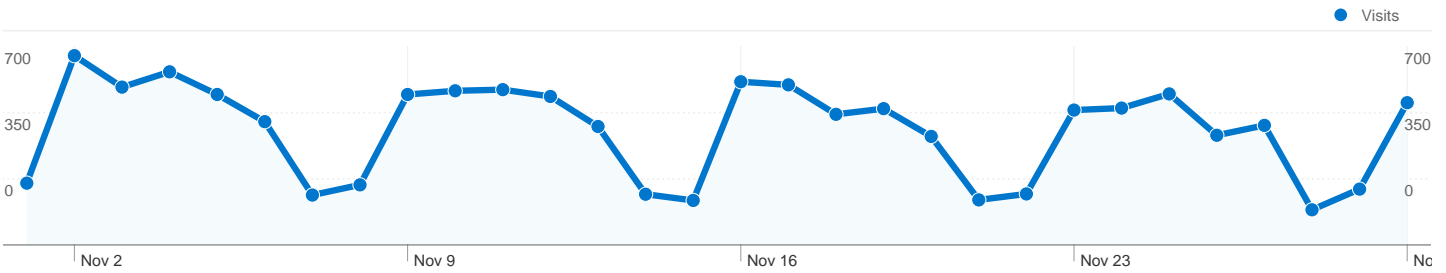

Site Usage

12,238 Visits

34.57% Bounce Rate

62,680 Pageviews

00:03:16 Avg. Time on Site

5.12 Pages/Visit

49.50% % New Visits

Visitors Overview

Pages	Pageviews	% Pageviews
/	5,299	8.45%
/online-	2,947	4.70%
/online-applications/	2,474	3.95%
/planning.aspx	1,612	2.57%
/jobs/jobs-and-job-	1,468	2.34%

8,061 people visited this site

12,238 Visits

8,061 Absolute Unique Visitors

62,680 Pageviews

5.12 Average Pageviews

00:03:16 Time on Site

34.57% Bounce Rate

49.50% New Visits

Technical Profile

Browser	Visits	% visits	Connection Speed	Visits	% visits
Internet Explorer	10,222	83.53%	DSL	5,298	43.29%
Firefox	1,334	10.90%	Unknown	3,732	30.50%
Safari	349	2.85%	T1	1,956	15.98%
Chrome	196	1.60%	Cable	874	7.14%
Mozilla	100	0.82%	OC3	204	1.67%

12,238 visits came from 68 countries/territories

Site Usage

Country/Territory	Visits	Pages/Visit	Avg. Time on Site	% New Visits	Bounce Rate
United Kingdom	10,233	5.21	00:03:19	52.65%	33.40%
(not set)	869	5.36	00:03:29	18.99%	32.80%
Netherlands	522	4.43	00:03:21	13.79%	34.48%
India	139	6.33	00:02:55	39.57%	20.14%
United States	117	3.44	00:02:54	76.07%	63.25%
Ireland	101	1.25	00:00:19	99.01%	96.04%
Germany	55	6.65	00:02:16	25.45%	16.36%
Australia	27	1.63	00:00:33	100.00%	77.78%
France	26	8.54	00:04:57	65.38%	38.46%