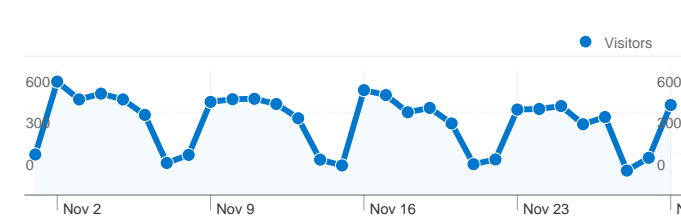

Site Usage

12,238 Visits

34.57% Bounce Rate

62,680 Pageviews

00:03:16 Avg. Time on Site

5.12 Pages/Visit

49.50% % New Visits

Visitors Overview

All traffic sources sent a total of 12,238 visits

-  18.83% Direct Traffic
-  25.06% Referring Sites
-  56.01% Search Engines

- Search Engines
6,855.00 (56.01%)
- Referring Sites
3,067.00 (25.06%)
- Direct Traffic
2,304.00 (18.83%)
- Other
12 (0.10%)

12,238 visits came from 68 countries/territories

Site Usage

Country/Territory	Visits	Pages/Visit	Avg. Time on Site	% New Visits	Bounce Rate
United Kingdom	10,233	5.21	00:03:19	52.65%	33.40%
(not set)	869	5.36	00:03:29	18.99%	32.80%
Netherlands	522	4.43	00:03:21	13.79%	34.48%
India	139	6.33	00:02:55	39.57%	20.14%
United States	117	3.44	00:02:54	76.07%	63.25%
Ireland	101	1.25	00:00:19	99.01%	96.04%
Germany	55	6.65	00:02:16	25.45%	16.36%
Australia	27	1.63	00:00:33	100.00%	77.78%
France	26	8.54	00:04:57	65.38%	38.46%

Canada	13	2.08	00:00:43	100.00%	69.23%
					1 - 10 of 68

Pages on this site were viewed a total of 62,680 times

62,680 Pageviews

44,168 Unique Views

34.57% Bounce Rate

Top Content

Pages	Pageviews	% Pageviews
/	5,299	8.45%
/online-applications/simpleSearchResults.do?action=firstPage	2,947	4.70%
/online-applications/	2,474	3.95%
/planning.aspx	1,612	2.57%
/jobs/jobs-and-job-information.aspx	1,468	2.34%