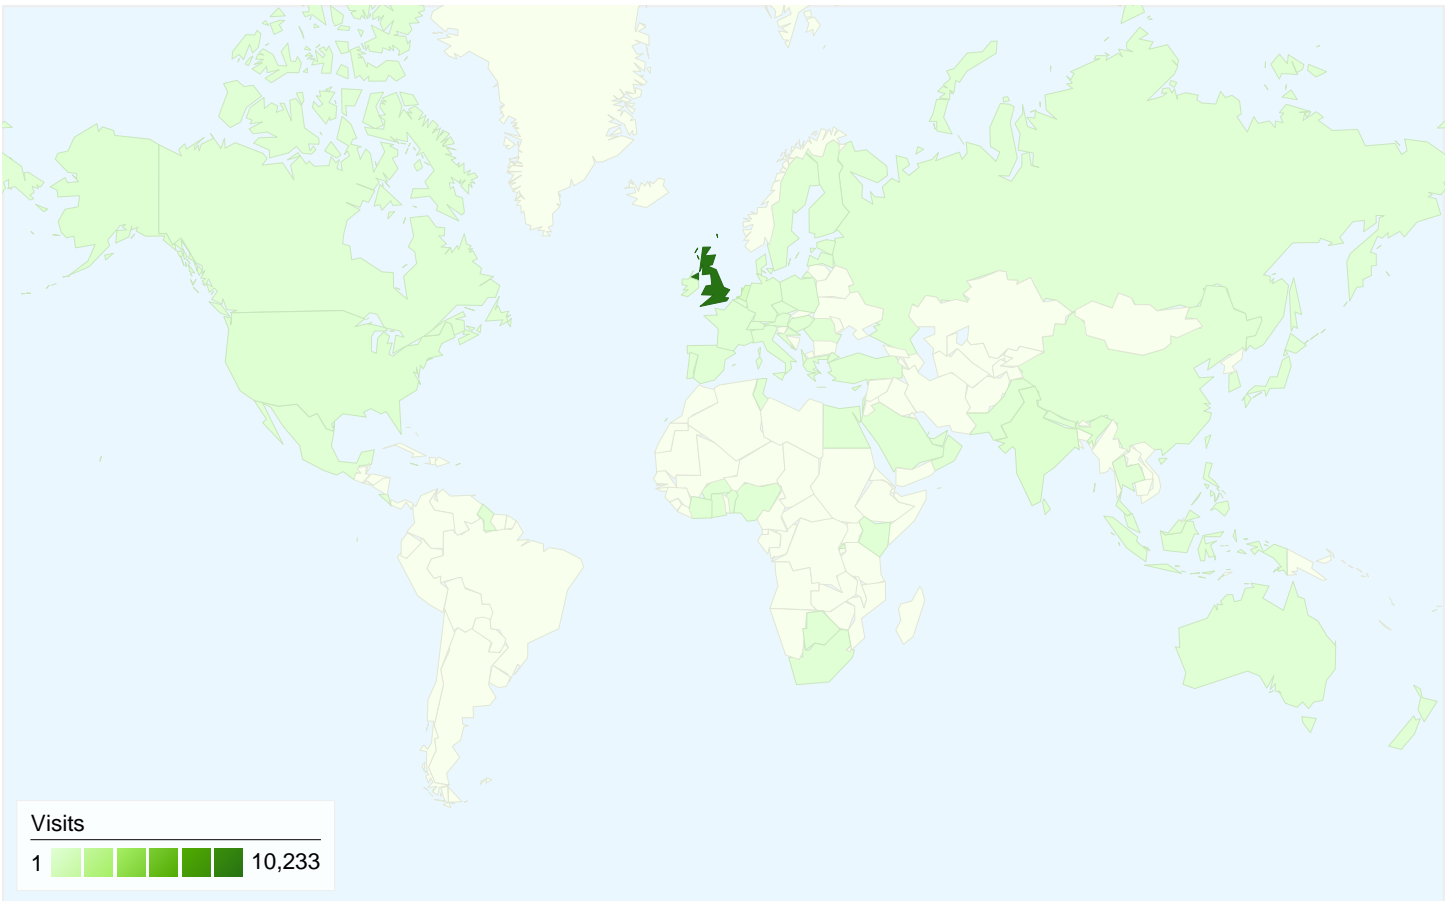

Visitors
8,061

Map Overlay world

Traffic Sources Overview

- **Search Engines**
6,855.00 (56.01%)
- **Referring Sites**
3,067.00 (25.06%)
- **Direct Traffic**
2,304.00 (18.83%)
- **Other**
12 (0.10%)

Content Overview

All traffic sources sent a total of 12,238 visits

-  18.83% Direct Traffic
-  25.06% Referring Sites
-  56.01% Search Engines

- Search Engines
6,855.00 (56.01%)
- Referring Sites
3,067.00 (25.06%)
- Direct Traffic
2,304.00 (18.83%)
- Other
12 (0.10%)

12,238 visits came from 68 countries/territories

Site Usage

Country/Territory	Visits	Pages/Visit	Avg. Time on Site	% New Visits	Bounce Rate
United Kingdom	10,233	5.21	00:03:19	52.65%	33.40%
(not set)	869	5.36	00:03:29	18.99%	32.80%
Netherlands	522	4.43	00:03:21	13.79%	34.48%
India	139	6.33	00:02:55	39.57%	20.14%
United States	117	3.44	00:02:54	76.07%	63.25%
Ireland	101	1.25	00:00:19	99.01%	96.04%
Germany	55	6.65	00:02:16	25.45%	16.36%
Australia	27	1.63	00:00:33	100.00%	77.78%
France	26	8.54	00:04:57	65.38%	38.46%