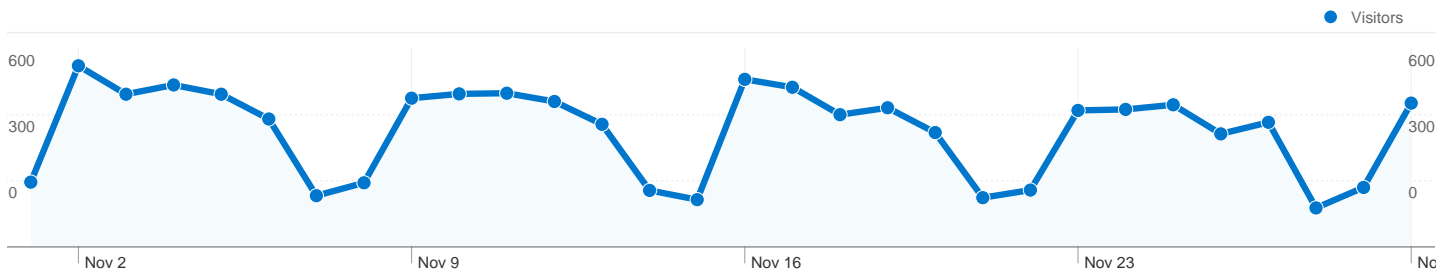

Site Usage

12,238 Visits

34.57% Bounce Rate

62,680 Pageviews

00:03:16 Avg. Time on Site

5.12 Pages/Visit

49.50% % New Visits

Visitors Overview

Visitors
8,061

Map Overlay world

Traffic Sources Overview

- **Search Engines**
6,855.00 (56.01%)
- **Referring Sites**
3,067.00 (25.06%)
- **Direct Traffic**
2,304.00 (18.83%)
- **Other**
12 (0.10%)

Content Overview

Pages	Pageviews	% Pageviews
/	5,299	8.45%
/online-	2,947	4.70%
/online-applications/	2,474	3.95%
/planning.aspx	1,612	2.57%
/jobs/jobs-and-job-	1,468	2.34%

8,061 people visited this site

12,238 Visits

8,061 Absolute Unique Visitors

12,238 visits came from 68 countries/territories

Site Usage

Country/Territory	Visits	Pages/Visit	Avg. Time on Site	% New Visits	Bounce Rate
United Kingdom	10,233	5.21	00:03:19	52.65%	33.40%
(not set)	869	5.36	00:03:29	18.99%	32.80%
Netherlands	522	4.43	00:03:21	13.79%	34.48%
India	139	6.33	00:02:55	39.57%	20.14%
United States	117	3.44	00:02:54	76.07%	63.25%
Ireland	101	1.25	00:00:19	99.01%	96.04%
Germany	55	6.65	00:02:16	25.45%	16.36%
Australia	27	1.63	00:00:33	100.00%	77.78%
France	26	8.54	00:04:57	65.38%	38.46%